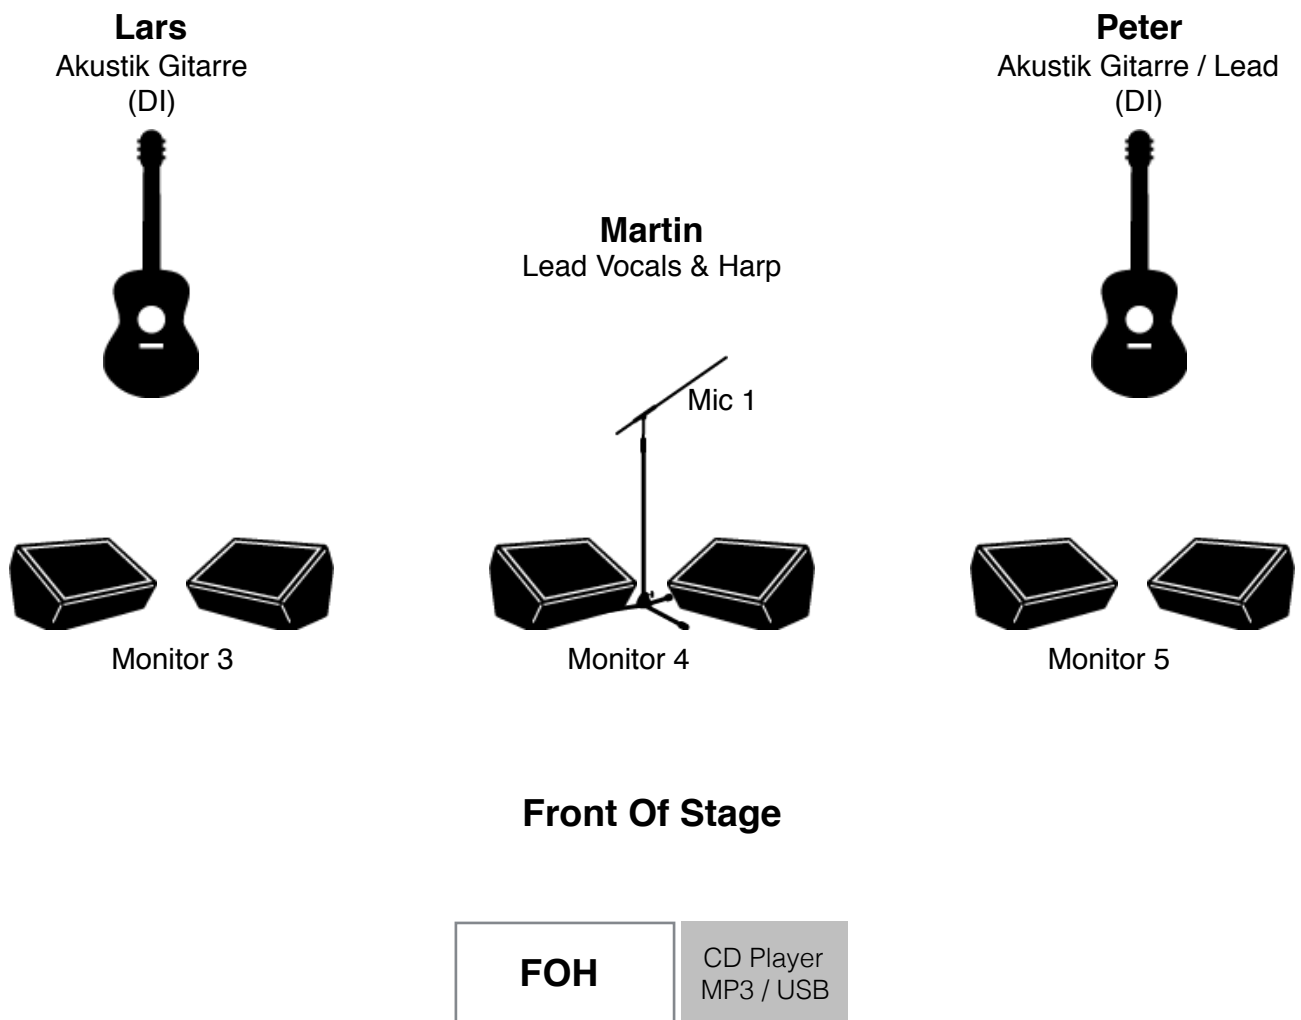

MOTÖRIZER -Motörhead Tribute Band-

Technical Rider -Large Venue- 2018 V-0.06

Input List

Input	Instrument	Mic	Insert
1	Kick Drum		
2	Snare Drum		
3	Floor Tom		
4	Rack Tom 1		
5	Rack Tom 2		
6	Rack Tom 3		
7	Hi-Hat		
8	Overhead Left		
9	Overhead Right		
10	Bass		
11	Gitarre		
12	Lead Vocals + Harp	SM57	Reverb, Delay
13	Back Vocals		
14, 15	JamMan Stereo Sampler		
16	Akustik Gitarre 1		
17	Akustik Gitarre 2		
18	CD-Player / MP3 Player (USB) FOH *		

Backline

Die Band stellt folgende Backline:

- Bass: Verstärker, Boxen, Effektgeräte, Instrumente
- Gitarre: Verstärker, Boxen, Effektgeräte, Sampler, Instrumente
- Drums: Komplettes Set mit Snare, Becken, allen Stativen und Hocker

Anforderungen

Drums:

Micros siehe Kanalliste (Input List)

Bass:

- 2 x 230V -> Bass Amp
- 1 x 230V -> Bass Effektboard Amp (Line6 Relay G30)
- 1 x Mic -> Bass Box

Gitarre:

- 2 x 230V -> Gitarre Amp
- 1 x 230V -> Gitarre Effekt Amp (TC Delay)
- 1 x 230V -> Gitarre Effektboard Bühnenrand (Wah + Line6 Relay G50)
- 1 x Mic -> Gitarre Box
- 1 x 230V -> Digitech JamMan Stereo Sampler (Bodeneffekt)
- 1 x Line Stereo -> Digitech JamMan Stereo Sampler (Bodeneffekt)

Monitor 2 (Drums):

- Lead Vocals
- **Gitarre**
- Kick / Snare
- JamMan Stereo Sampler

Monitor 3 (Bass & Lead Vocals):

- Lead Vocals
- Bass
- Gitarre
- Akustik Gitarre 1 + 2

Monitor 4 (Lead Vocals & Harp):