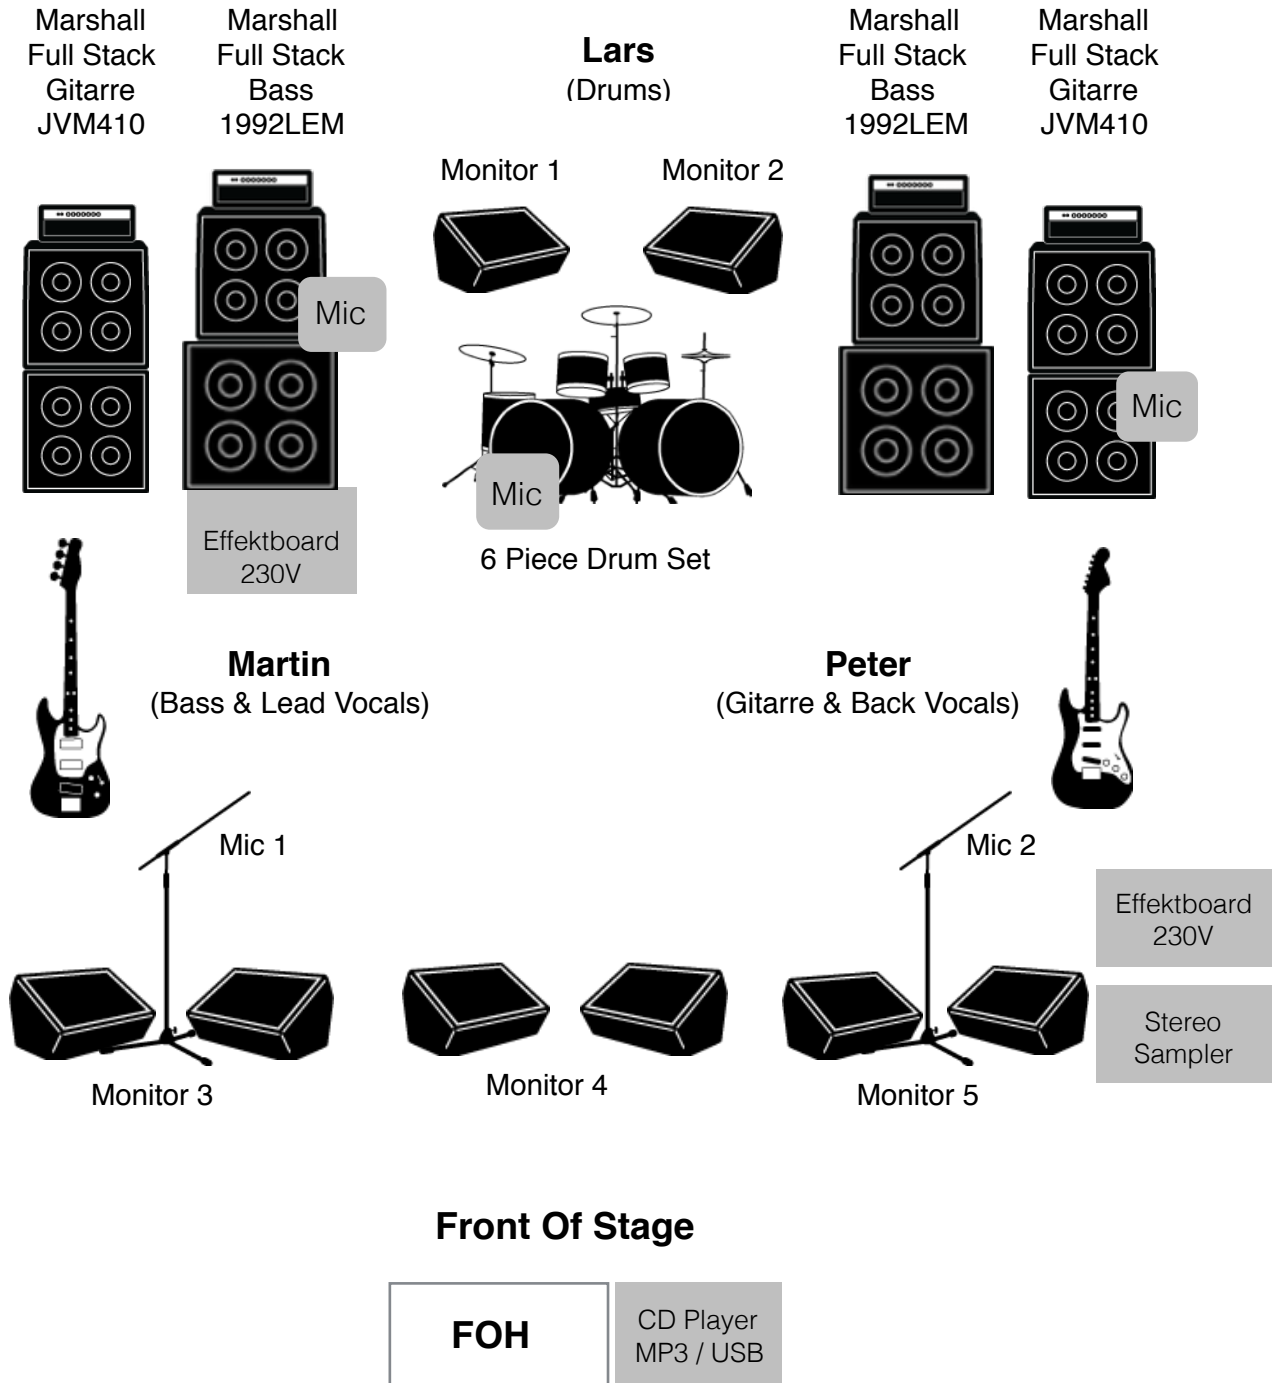

MOTÖRIZER -Motörhead Tribute Band-

Technical Rider -Large Venue- 2018 V-0.06

Stage Plot 1 (Electric Set)